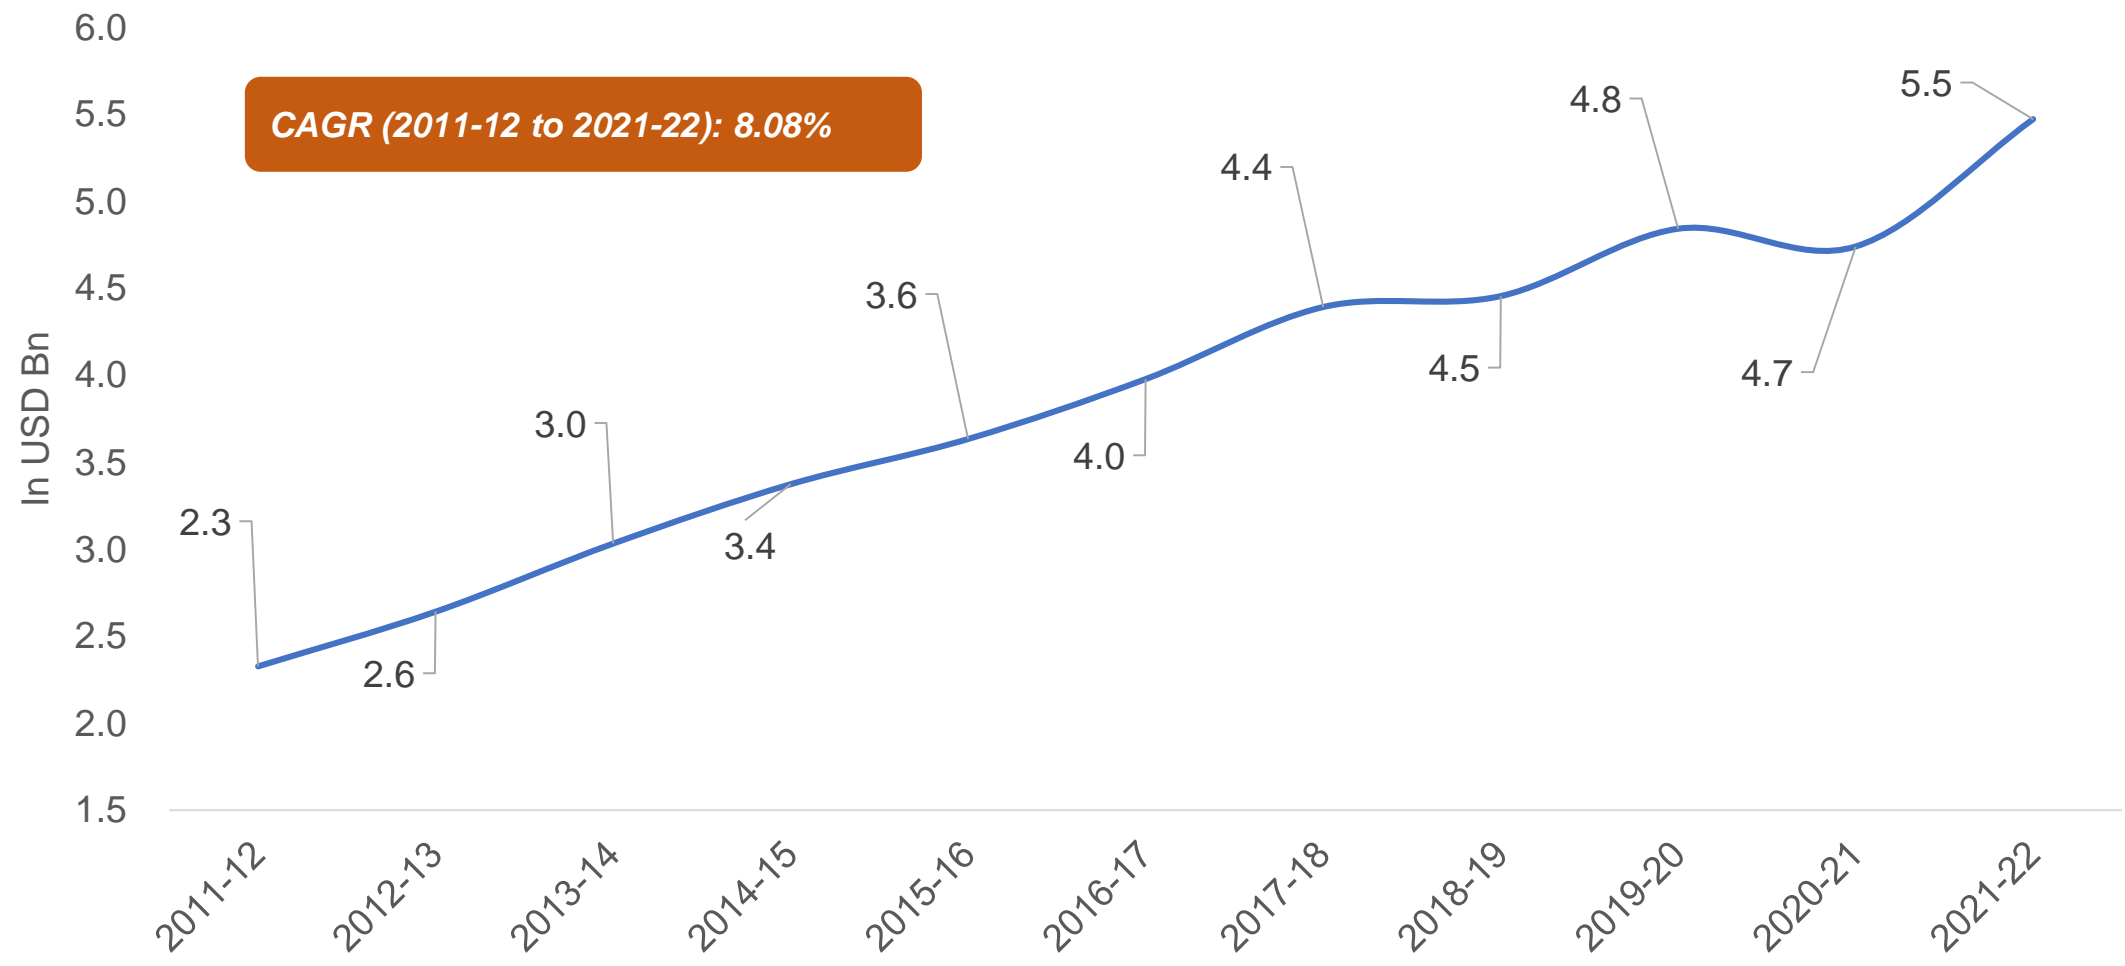

### Dhule District YoY GDDP (current) in USD Bn (2011-12 to 2021-22)