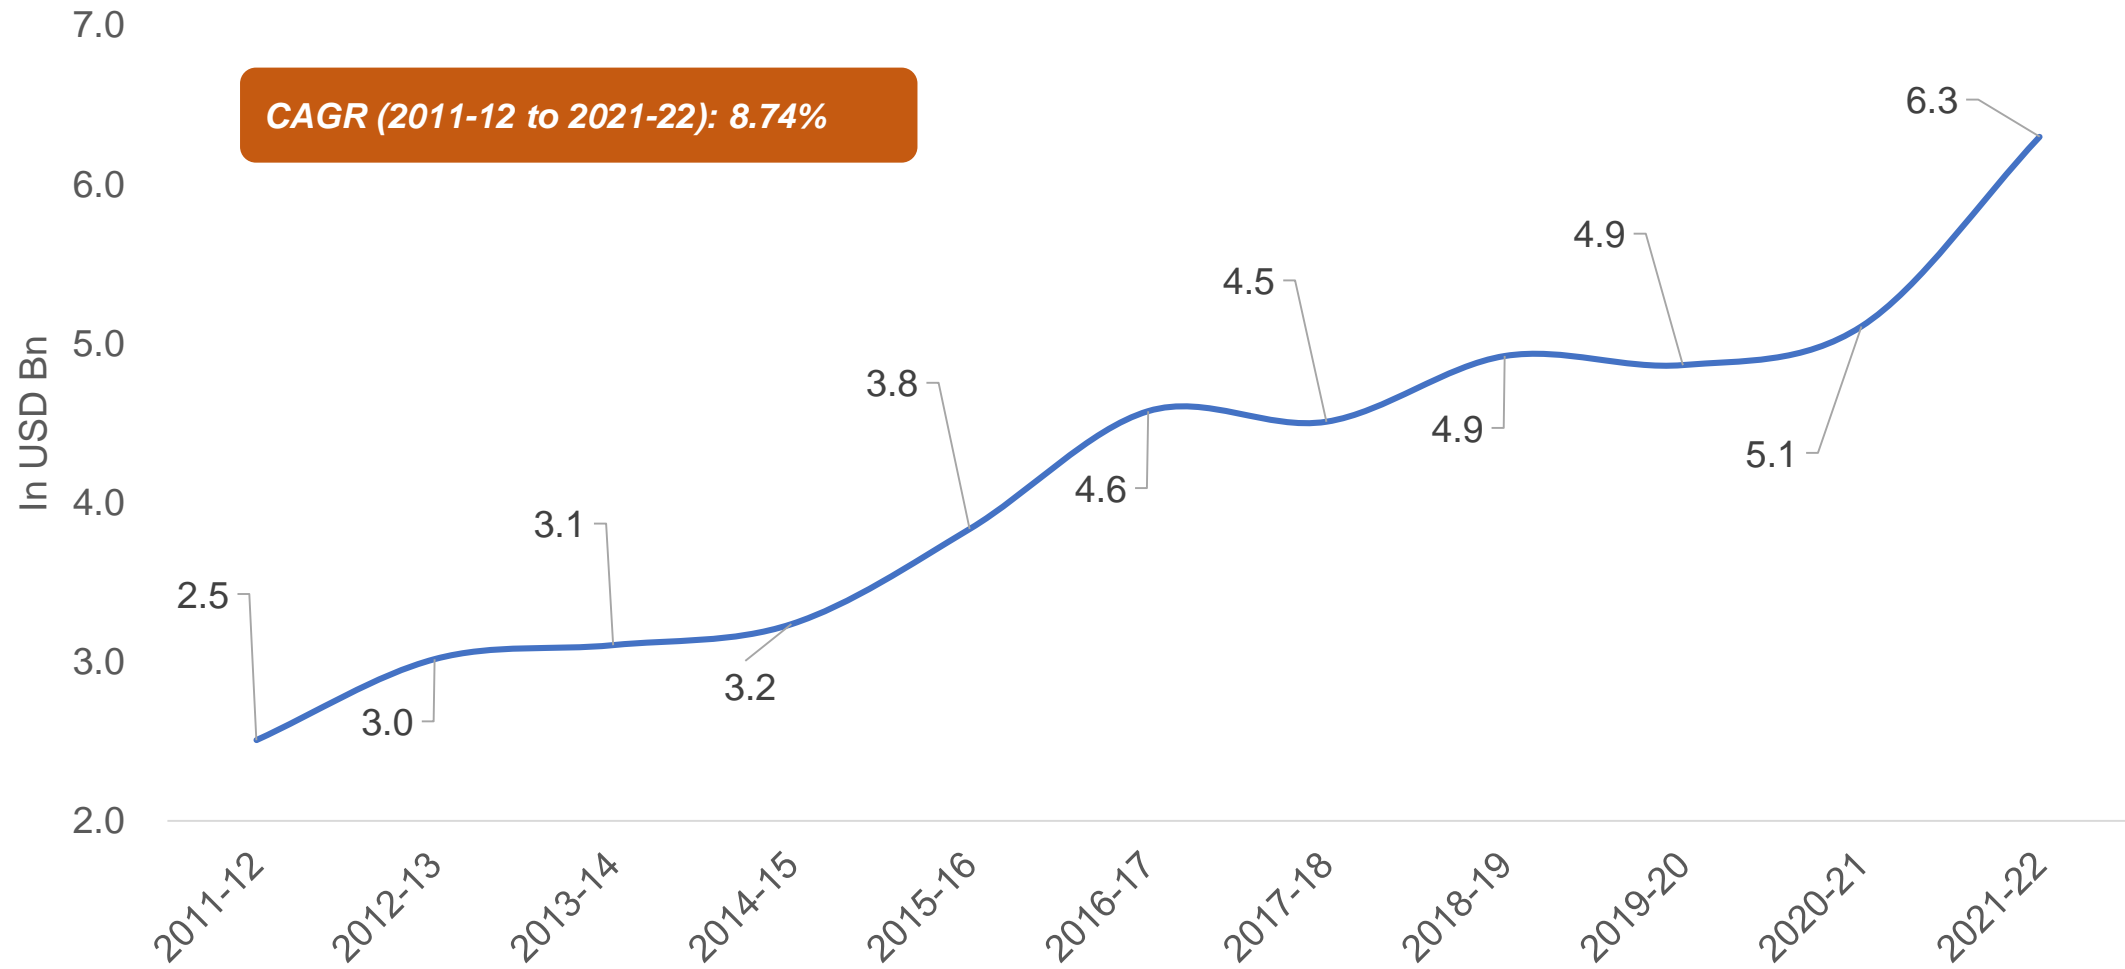

Yavatmal District YoY GDDP (current) in USD Bn (2011-12 to 2021-22)

Yavatmal District YoY sector wise GVA (current) in USD Bn (2011-12 to 2021-22)