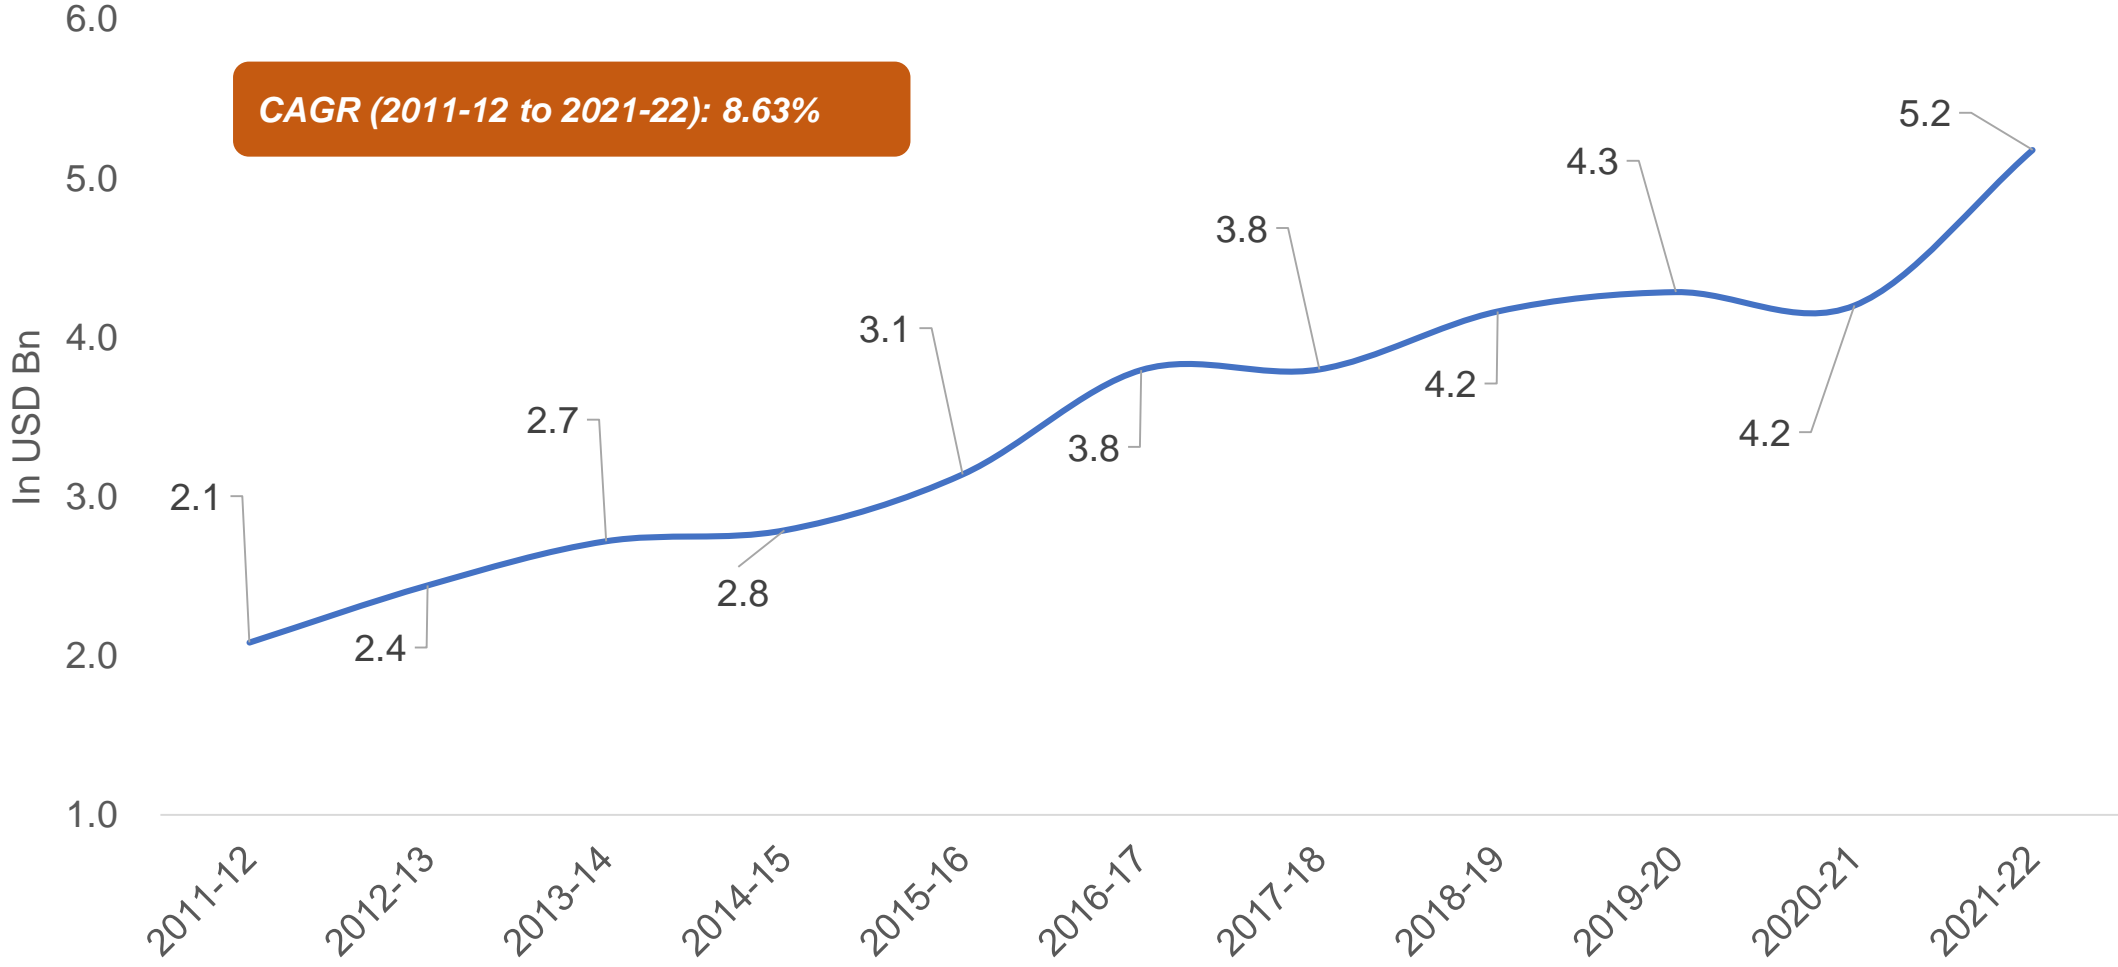

Akola District YoY GDDP (current) in USD Bn (2011-12 to 2021-22)

Akola District YoY sector wise GVA (current) in USD Bn (2011-12 to 2021-22)