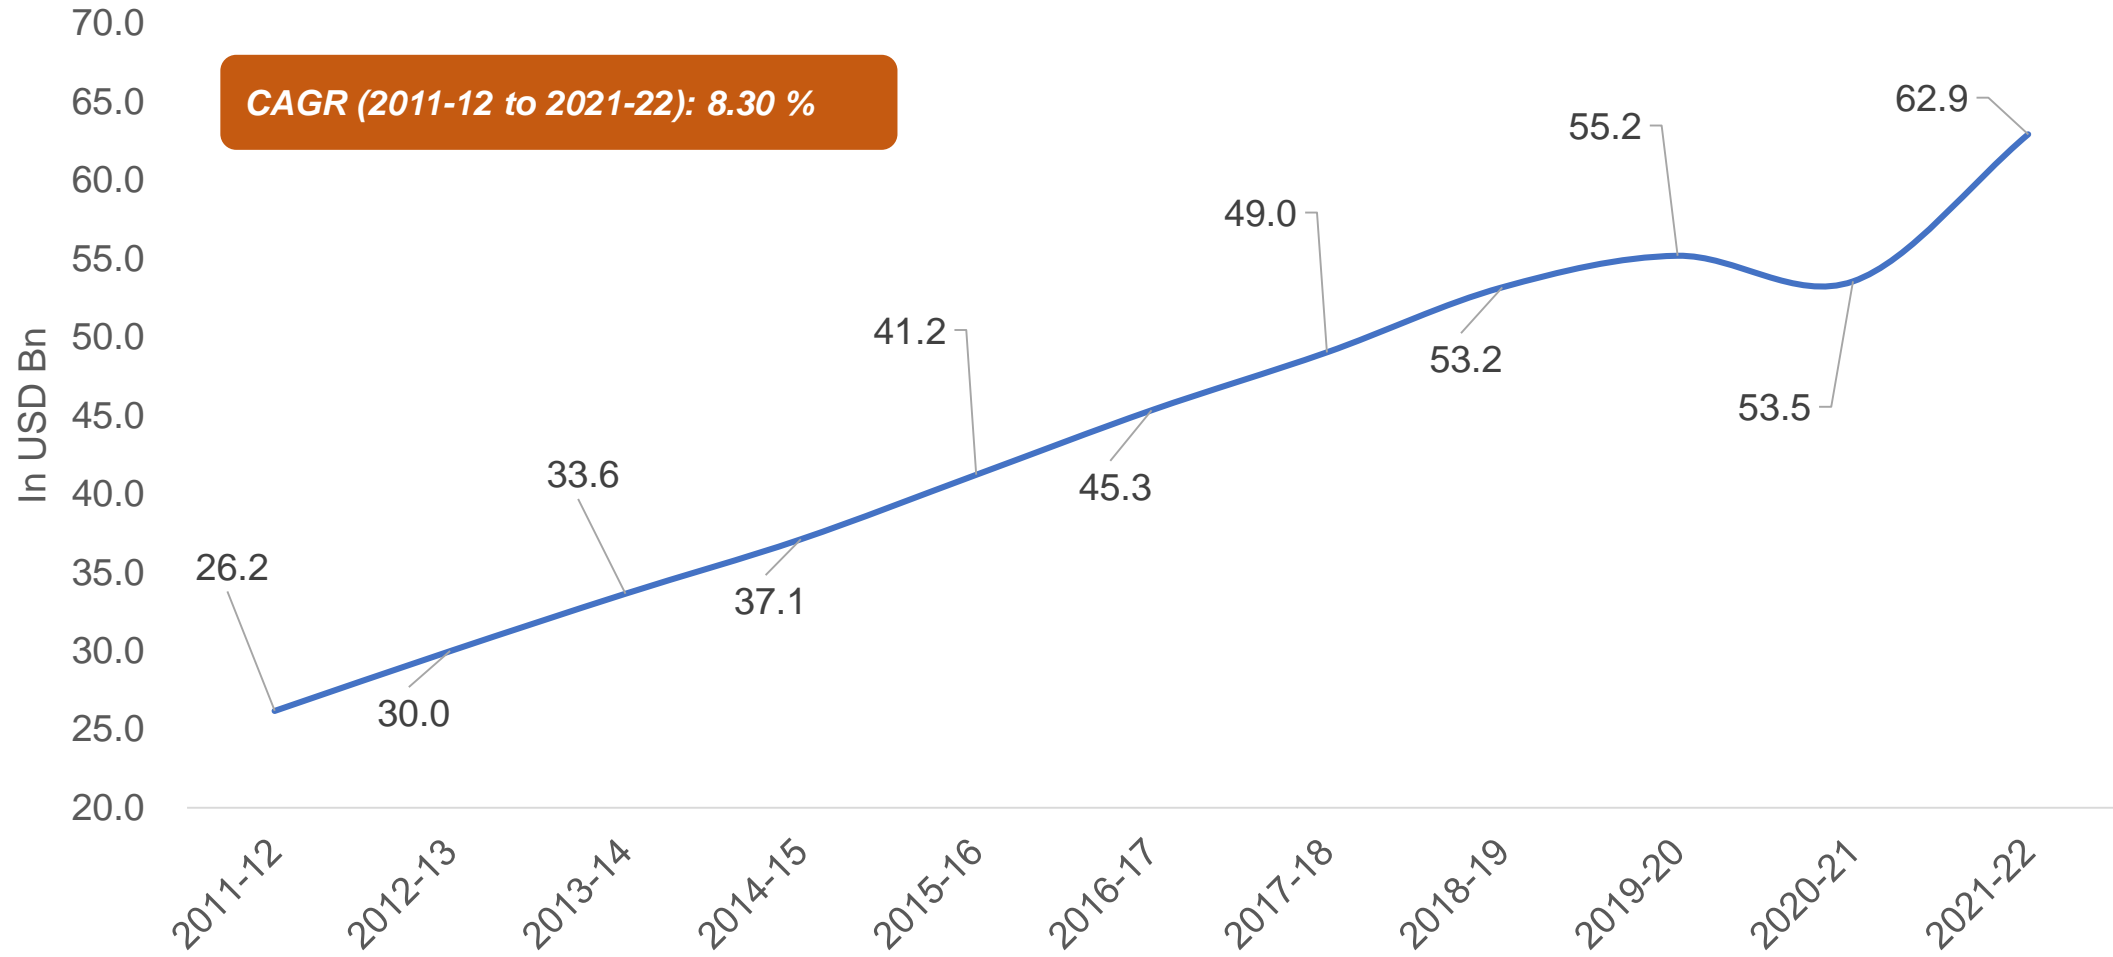

Thane District YoY GDDP (current) in USD Bn (2011-12 to 2021-22)

Thane District YoY sector wise GVA (current) in USD Bn (2011-12 to 2021-22)